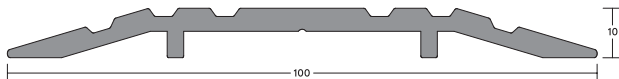

LAS4100

MEDIUM DUTY

Durable, medium duty aluminium threshold plate, 10mm high. It can increase the effectiveness of threshold seals by creating a firmer gasket contact. Quick and easy installation.

LAS4100

Location

- ▶ Single and double swing doors.

Use with

- ▶ Practically any drop or door bottom seal.

Material

- ▶ Aluminium.

Standard lengths

- ▶ 1m and 2.1m. Other lengths to special order.