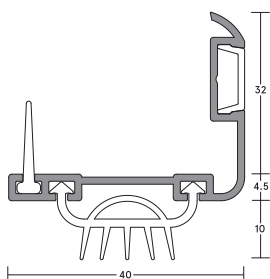

DOOR BOTTOM SEALS

LAS3007 si

HEAVY DUTY

A heavy duty, multi-blade weather proof seal, which can be fitted without removing the door, and can be used with a choice of threshold plates. Concealed fixings, pre-drilled and slotted holes on LAS3007 si provide easy adjustment. Durable, anodised aesthetic finish.

DOOR BOTTOM SEALS

LAS3007 si

LAS3007 si (shown with LAS4010)

SYSTEM SPECIFICATIONS

Performance

- ▶ Protects against smoke, weather, draught, light and insects when fitted with a suitable threshold seal.

Location

- ▶ Single and double leaf doors.

Use with

- ▶ Practically any threshold plate.

Min/max gap size

- ▶ 16mm/22mm.

Seal material

- ▶ Flexible silicone rubber.

Standard lengths

- ▶ 1m and 2.1m. Other lengths to special order.

Fixing

- ▶ Self-tapping wood screws are supplied (self-drilling and self-tapping screws for metal construction available on request).
- ▶ Fixing holes are pre-drilled and slotted to allow the seals to be adjusted and positioned accurately. A PVC cover strip to conceal fixings is supplied.