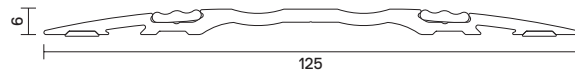

AAS 4506

AURA®

THRESHOLD PLATE

The curved profile on the largest plates in the range feature two reversible tread strips (smooth or ridged). Unique 'scoop' feature further enhances grip for foot or wheeled traffic.

MEDIUM DUTY

AAS4506 ↓

TECHNICAL

AAS4506 ↑ (scale: 56%)

Location

Single and double swing doors

Seal Material

Aluminium with two flexible tread strips

Standard Lengths

- 1m and 2.1m
- Other lengths available for special order

Fixing

- Pre-drilled and countersunk
- Fixing screws supplied
- Tread strips supplied and push-fit into plate to conceal fixings